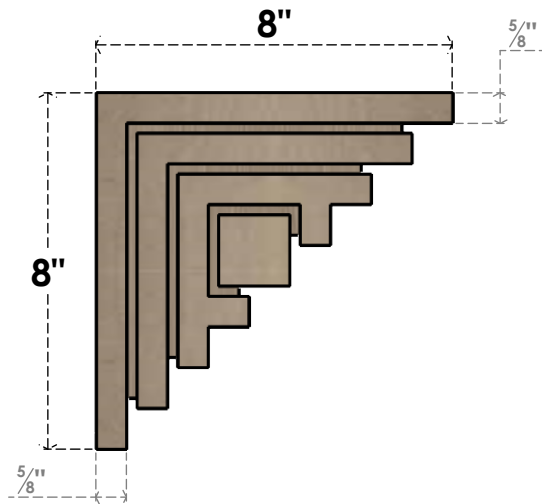

ITEM NUMBER: CORU04X08X08LANRCPR

4"W X 8"D X 8"H SERIES 1 CLASSIC LONDON ROUGH CEDAR TIMBERTHANE
FAUX WOOD CORBEL, PRIMED

SIDE PROFILE

FRONT PROFILE

ISOMETRIC

EKENA MILLWORK
2300 WEST MAIN ST.
CLARKSVILLE, TX 75426
TOLL FREE: 866-607-0453
WWW.EKENAMILLWORK.COM

NOTES

1. INSTALLATION TO BE COMPLETED IN ACCORDANCE WITH MANUFACTURER'S SPECIFICATIONS.
2. DRAWING MAY NOT BE TO SCALE
3. THIS DRAWING IS INTENDED FOR DESIGN AND PLANNING PURPOSES ONLY.
4. ALL INFORMATION CONTAINED HEREIN WAS CURRENT AT THE TIME OF DEVELOPMENT BUT MUST BE REVIEWED AND APPROVED BY THE PRODUCT MANUFACTURER TO BE CONSIDERED ACCURATE.
5. TIMBERTHANE ARCHITECTURAL PRODUCTS ARE MADE FROM HIGH DENSITY URETHANE AND COME FACTORY PRIMED