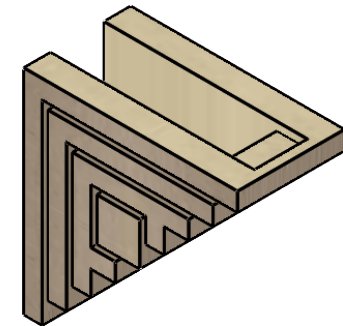

ITEM NUMBER: CORU04X08X08LANRCPR

4"W X 8"D X 8"H SERIES 1 CLASSIC LONDON ROUGH CEDAR TIMBERTHANE
FAUX WOOD CORBEL, PRIMED

SIDE PROFILE

FRONT PROFILE

ISOMETRIC

EKENA MILLWORK
2300 WEST MAIN ST.
CLARKSVILLE, TX 75426
TOLL FREE: 866-607-0453
WWW.EKENAMILLWORK.COM

NOTES

1. INSTALLATION TO BE COMPLETED IN ACCORDANCE WITH MANUFACTURER'S SPECIFICATIONS.
2. DRAWING MAY NOT BE TO SCALE
3. THIS DRAWING IS INTENDED FOR DESIGN AND PLANNING PURPOSES ONLY.
4. ALL INFORMATION CONTAINED HEREIN WAS CURRENT AT THE TIME OF DEVELOPMENT BUT MUST BE REVIEWED AND APPROVED BY THE PRODUCT MANUFACTURER TO BE CONSIDERED ACCURATE.
5. TIMBERTHANE ARCHITECTURAL PRODUCTS ARE MADE FROM HIGH DENSITY URETHANE AND COME FACTORY PRIMED