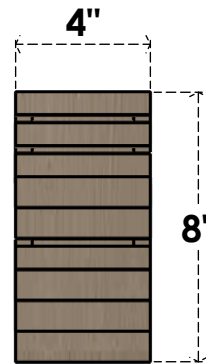

ITEM NUMBER: CORU04X08X08LANRCPR

4"W X 8"D X 8"H SERIES 1 CLASSIC LONDON ROUGH CEDAR TIMBERTHANE
FAUX WOOD CORBEL, PRIMED

SIDE PROFILE

FRONT PROFILE

ISOMETRIC

EKENA MILLWORK
2300 WEST MAIN ST.
CLARKSVILLE, TX 75426
TOLL FREE: 866-607-0453
WWW.EKENAMILLWORK.COM

NOTES

1. INSTALLATION TO BE COMPLETED IN ACCORDANCE WITH MANUFACTURER'S SPECIFICATIONS.
2. DRAWING MAY NOT BE TO SCALE
3. THIS DRAWING IS INTENDED FOR DESIGN AND PLANNING PURPOSES ONLY.
4. ALL INFORMATION CONTAINED HEREIN WAS CURRENT AT THE TIME OF DEVELOPMENT BUT MUST BE REVIEWED AND APPROVED BY THE PRODUCT MANUFACTURER TO BE CONSIDERED ACCURATE.
5. TIMBERTHANE ARCHITECTURAL PRODUCTS ARE MADE FROM HIGH DENSITY URETHANE AND COME FACTORY PRIMED